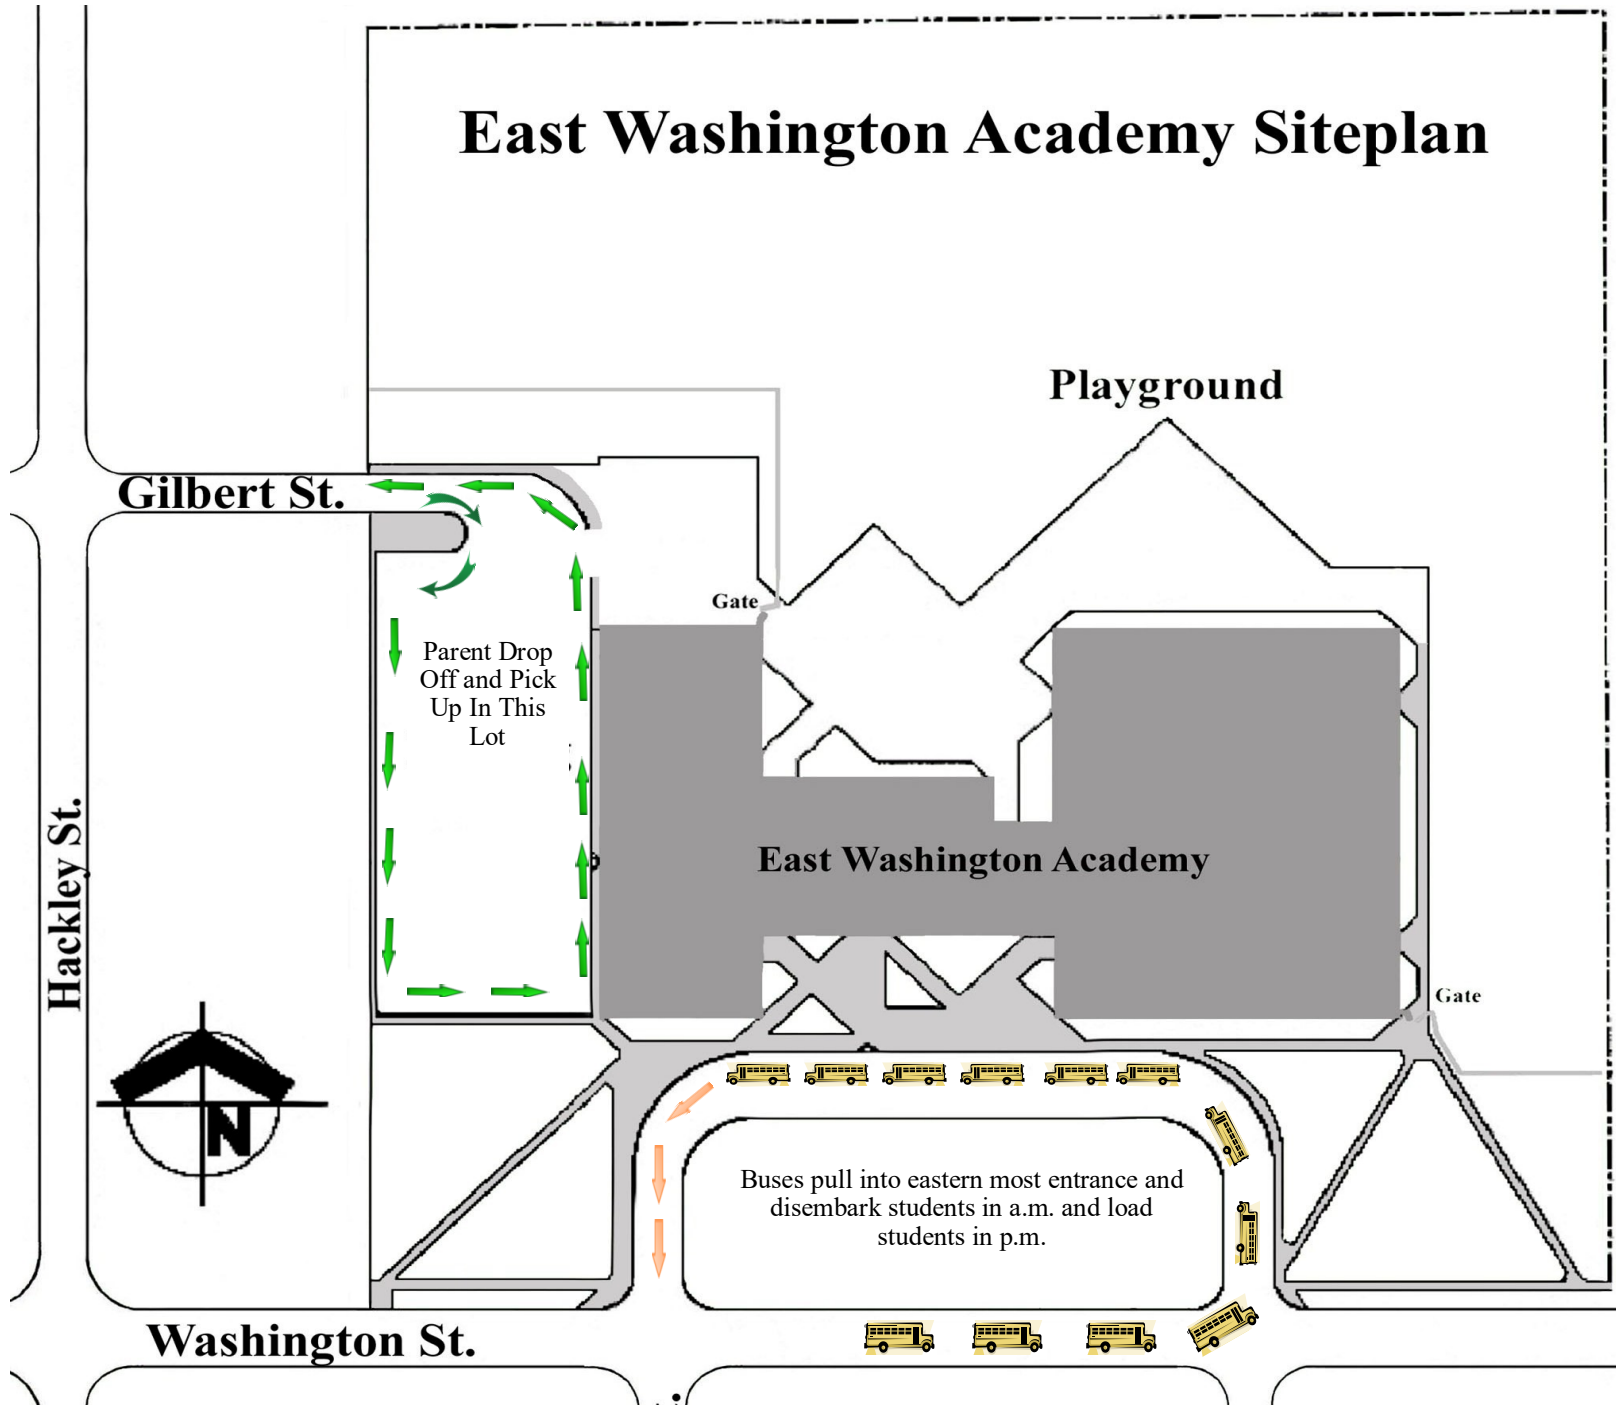

# East Washington Academy Siteplan

Gilbert St.

Hackley St.

Washington St.

Playground

Gate

East Washington Academy

Gate

Parent Drop Off and Pick Up In This Lot

Buses pull into eastern most entrance and disembark students in a.m. and load students in p.m.