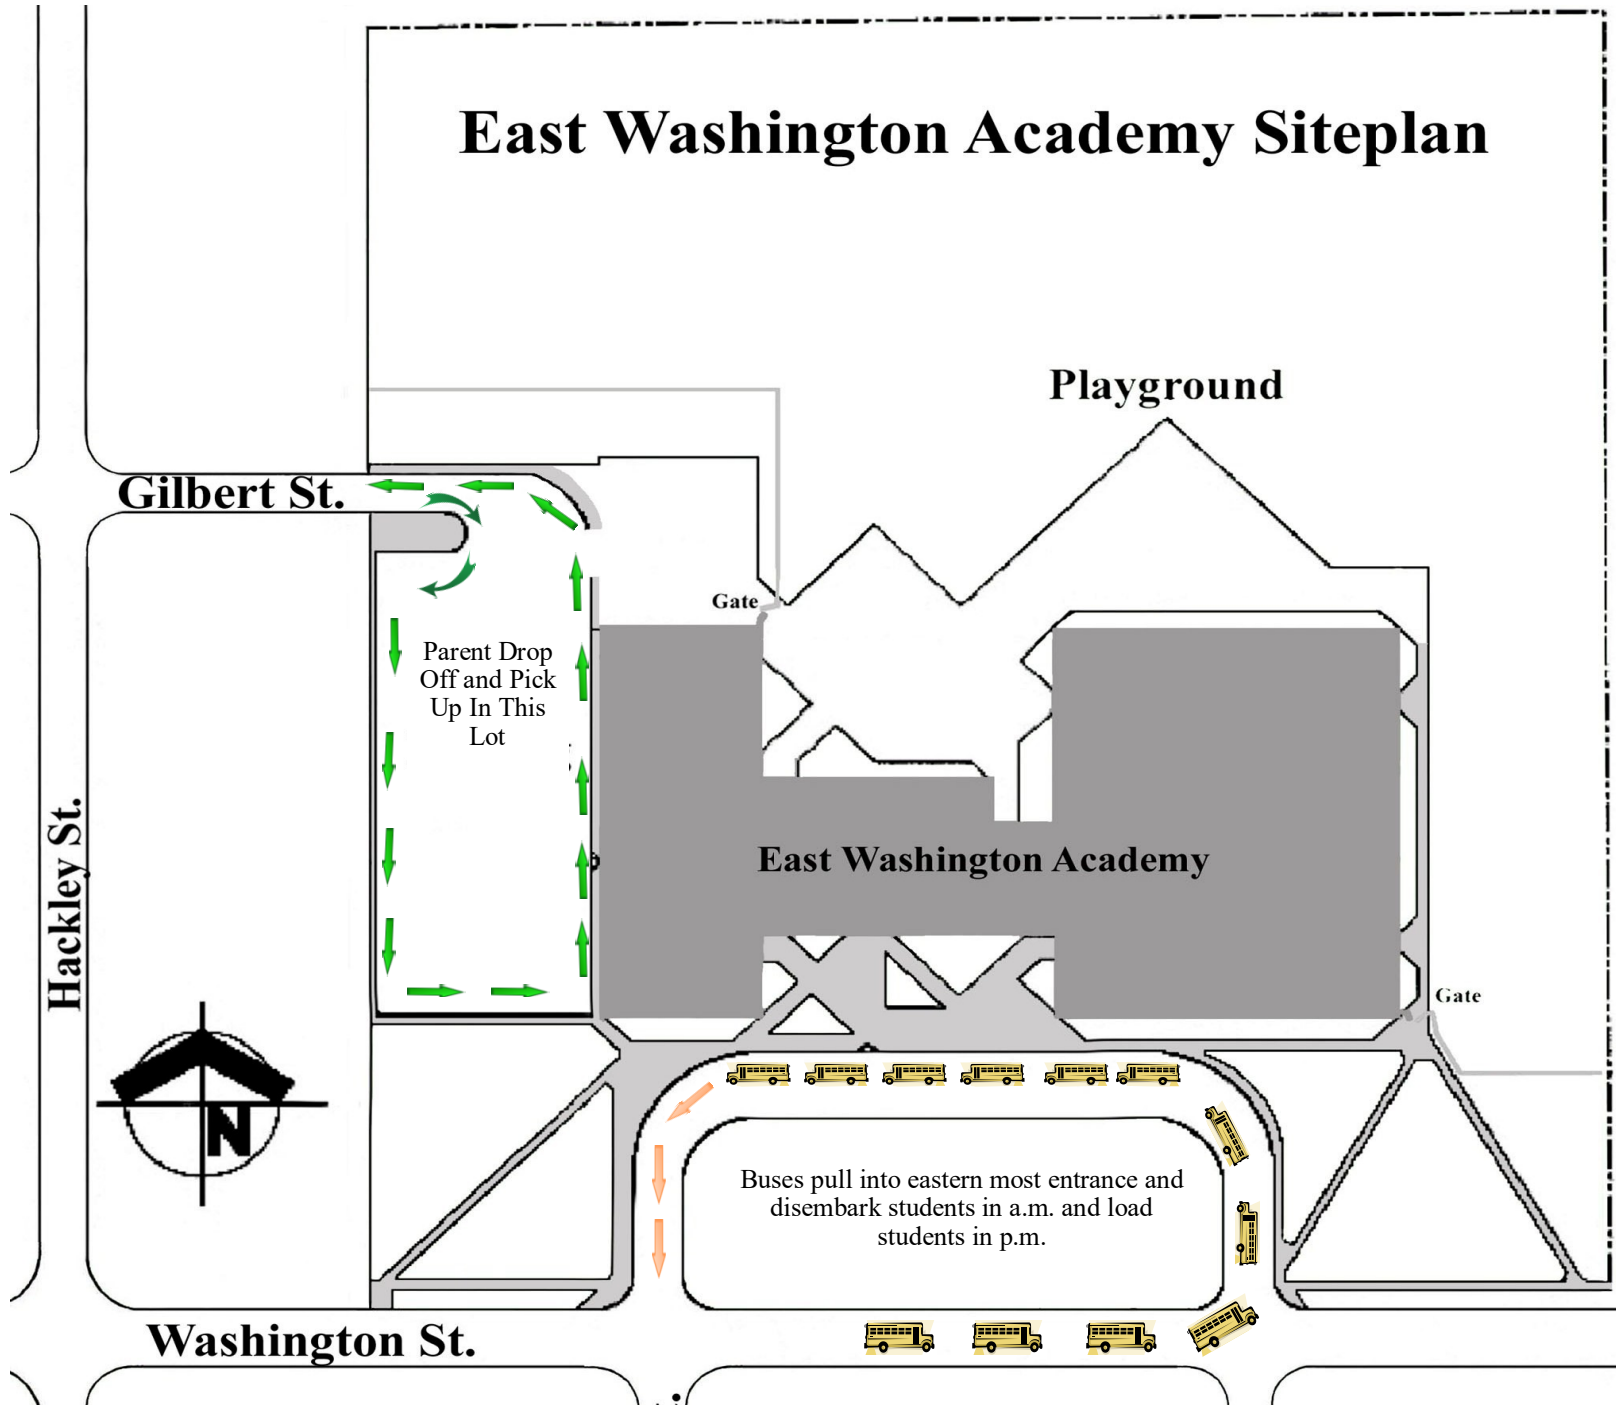

East Washington Academy Siteplan

Playground

Gilbert St.

Hackley St.

Gate

Parent Drop Off and Pick Up In This Lot

East Washington Academy

Gate

Buses pull into eastern most entrance and disembark students in a.m. and load students in p.m.

Washington St.